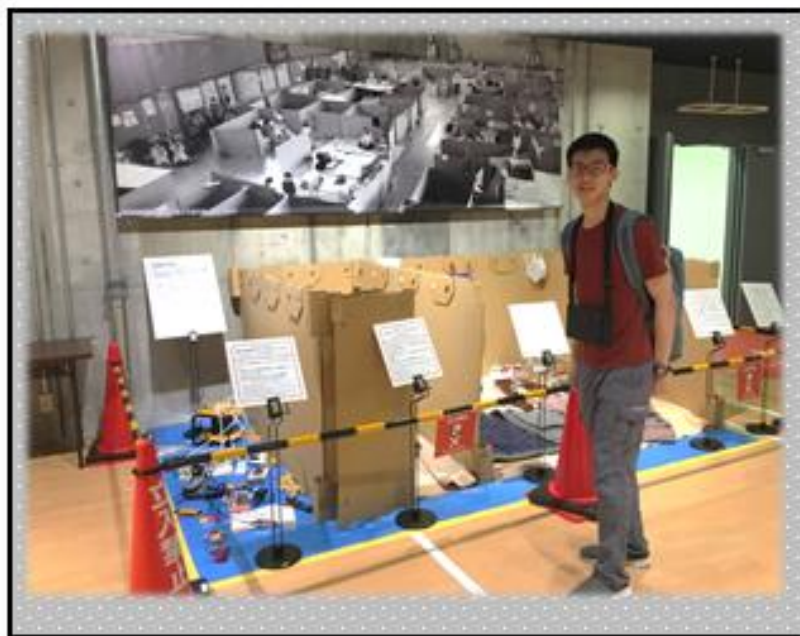

Class activity report of Spring semester!

Intermediate- Advanced I Class Sona-area Tokyo

Intermediate-Advanced II Class : WATER REGENERATING CENTER

Intermediate II class

Water Museum of History

Intermediate I Class

Beginner II Class

Shitamachi Museum

(Shitamachi Fuzoku Siryokan)

Beginner I Class

We walked around
the school
and we made a map.